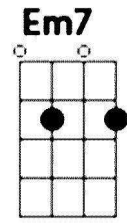

Down By the River

Neil Young II-41

Em7 A _
 Be on my side, I'll be on your side
 Em7 A
 There is no reason for you to hide
 Em7 A
 It's so hard for me standing here all alone
 Em7 A
 You could be taking me for a ride,
 C D
 La la la la la, la la la la la

Chorus:

C D C D
 She could drag me over the rainbow, send me away
 G D A G D A
 Down by the river, I shot my baby
 G D A G D A
 Down by the river, I shot my baby

You take my hand, I'll take your hand	Em7	A
Together we may get away	Em7	A
This much madness is too much sorrow	Em7	A
It's impossible to make it today	Em7	A